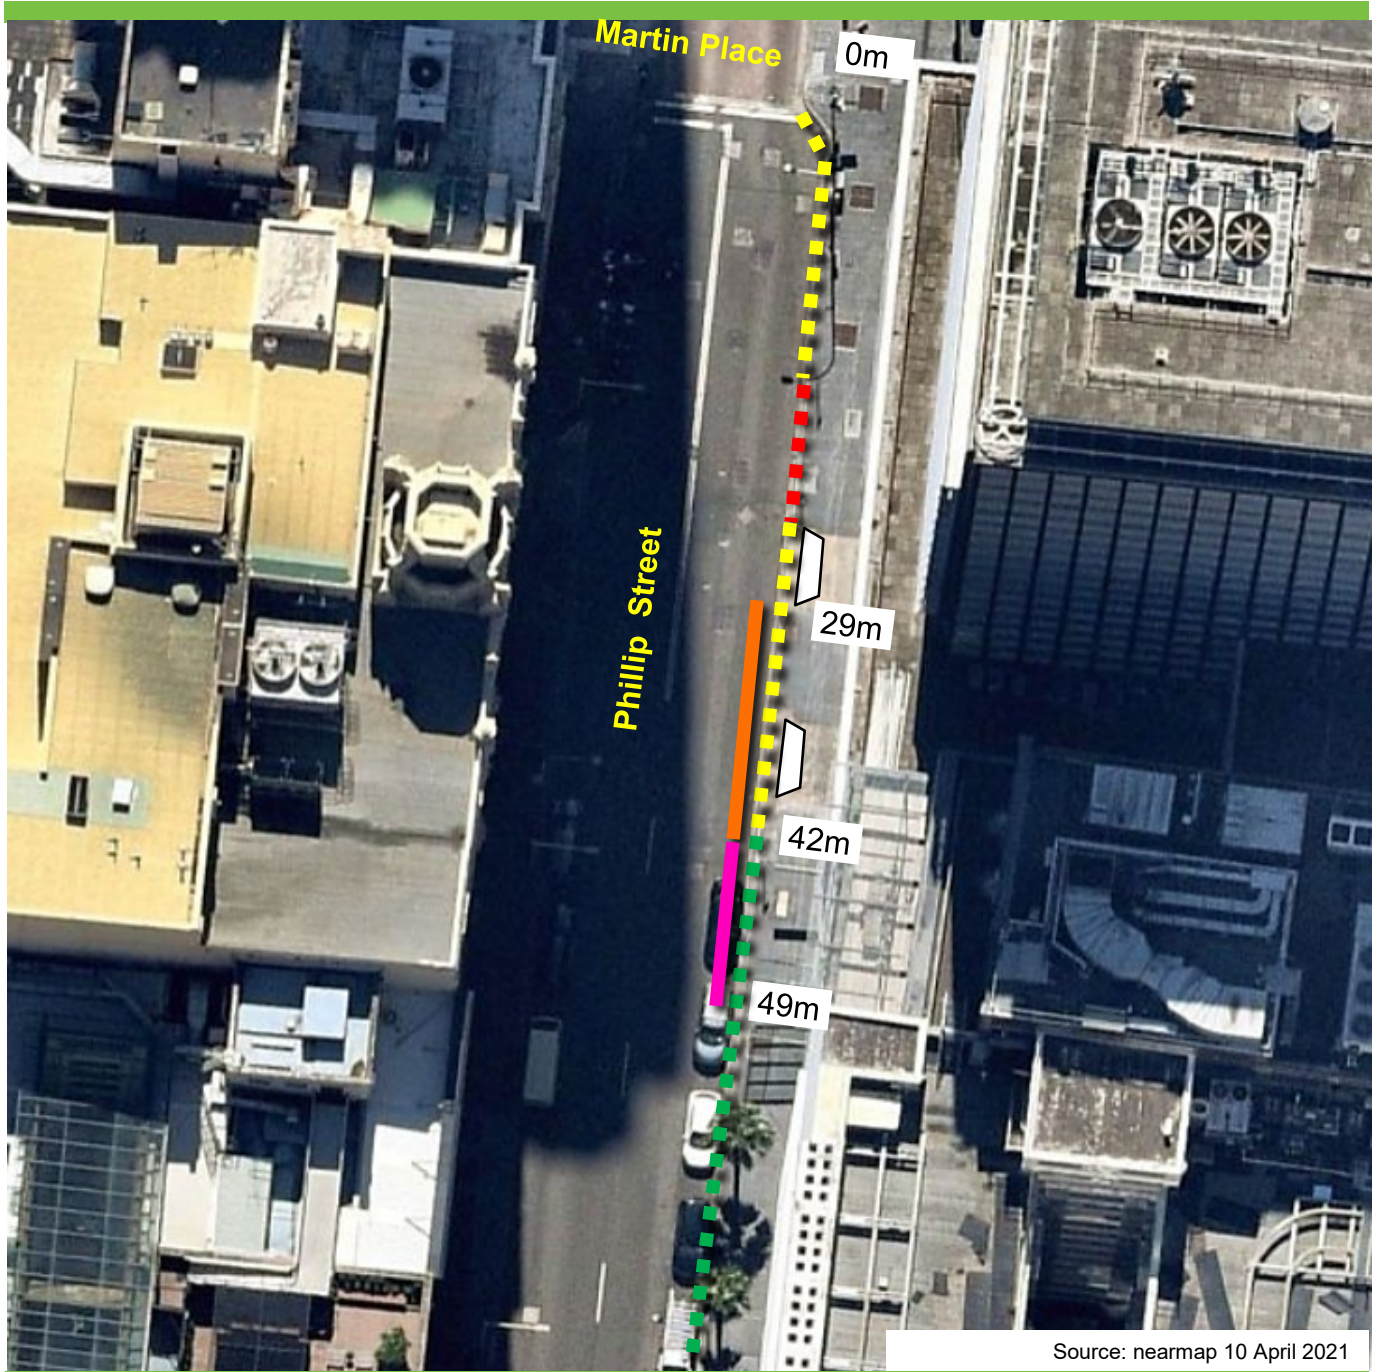

Phillip Street, Sydney Proposed Works Zone

Source: nearmap 10 April 2021

Existing

- No Stopping
- No Stopping
Taxis Excepted (Limit 1 Minute)
- P 30 Minute
Ticket

Proposed

- Works Zone
7am-7pm Mon-Fri
7am-5pm Sat
- Works Zone
7am-7pm Mon-Fri
7am-5pm Sat
- No Stopping
All Other Times
- P30 Minute Ticket
All Other Times